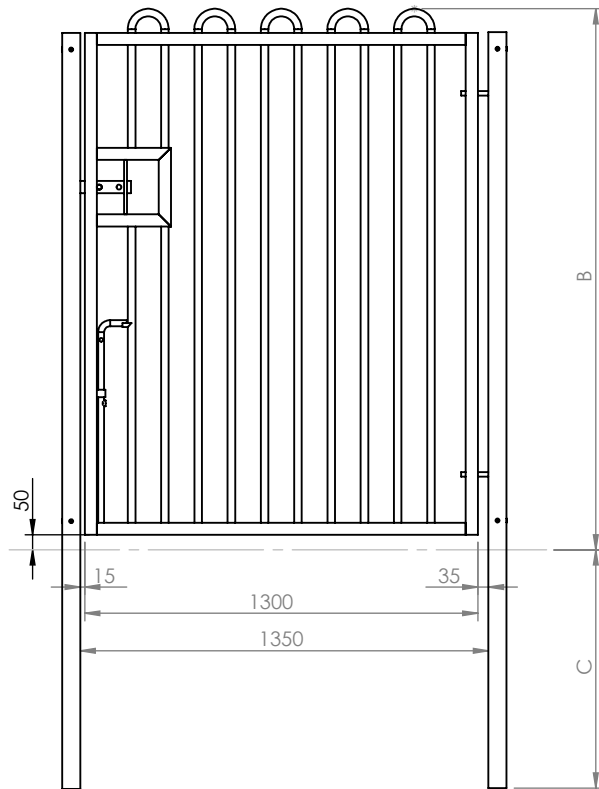

THE INFORMATION CONTAINED IN THIS DRAWING IS THE SOLE PROPERTY OF HERAS UK FENCING SYSTEMS ANY REPRODUCTION IN PART OR WHOLE WITHOUT THE WRITTEN PERMISSION OF HERAS UK FENCING SYSTEMS IS PROHIBITED.

DRAWING REVISION CHANGES			
REV	DATE	DRAWN	ALTERATION
-	-	-	-

Fence Height	A	B	C
0.9m	1400	900	590
1.0m	1600	1000	690
1.2m	1800	1200	690
1.5m	2000	1500	590
1.8m	2500	1800	790

Herons Way Carr Hill Doncaster DN4 8WA Tel: 01302 364551 Fax: 01302 322401 E-mail: heras.sales@herasuk.co.uk Website: www.heras.co.uk			
		Contour PG Bow top fencing system All heights Std SL gate elevation	
DRAWN	SM	07/07/2010	DWG. NO. pg_bow_top_sl_ge_001
CHECKED	SM	13/09/2010	REV. 0
3D MODEL REF: pg_bow_top_sl_ge_001			SHEET 1 OF 1