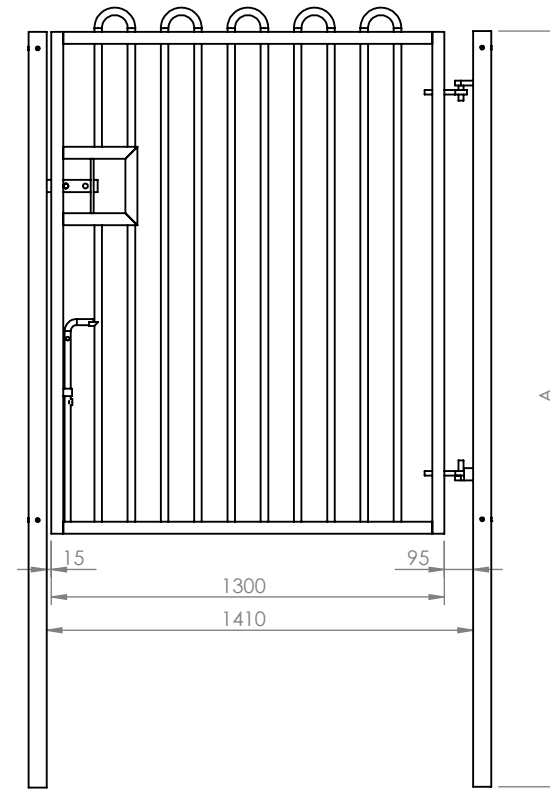

THE INFORMATION CONTAINED IN THIS DRAWING IS THE SOLE PROPERTY OF HERAS UK FENCING SYSTEMS ANY REPRODUCTION IN PART OR WHOLE WITHOUT THE WRITTEN PERMISSION OF HERAS UK FENCING SYSTEMS IS PROHIBITED.

DRAWING REVISION CHANGES			
REV	DATE	DRAWN	ALTERATION
-	-	-	-

Fence Height	A	B	C
0.9m	1400	900	590
1.0m	1600	1000	690
1.2m	1800	1200	690
1.5m	2000	1500	590
1.8m	2500	1800	790

Herons Way Carr Hill Doncaster DN4 8WA Tel: 01302 364551 Fax: 01302 322401 E-mail: heras.sales@herasuk.co.uk Website: www.heras.co.uk			
		Contour PG Bow top fencing system All heights Std SL gate elevation	
DRAWN	SM	07/07/2010	DWG. NO. pg_bow_top_sl_ge_001
CHECKED	SM	13/09/2010	REV. 0
3D MODEL REF: pg_bow_top_sl_ge_001			SHEET 1 OF 1