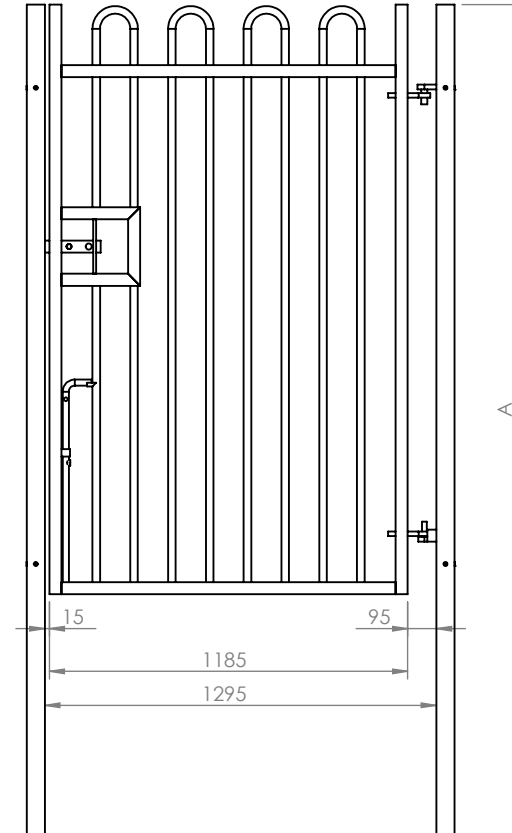

THE INFORMATION CONTAINED IN THIS DRAWING IS THE SOLE PROPERTY OF HERAS UK FENCING SYSTEMS ANY REPRODUCTION IN PART OR WHOLE WITHOUT THE WRITTEN PERMISSION OF HERAS UK FENCING SYSTEMS IS PROHIBITED.

DRAWING REVISION CHANGES			
REV	DATE	DRAWN	ALTERATION
-	-	-	-

Open 180°

Open 90°

Fence Height	A	B	C
1.0m	1600	1000	600
1.2m	1800	1200	600
1.5m	2100	1500	600
1.8m	2500	1800	700
2.0m	2750	2000	750

Heras Way
Carr Hill
Doncaster DN4 8WA
Tel: 01302 364551
Fax: 01302 322401
E-mail: heras.sales@herasuk.co.uk
Website: www.heras.co.uk