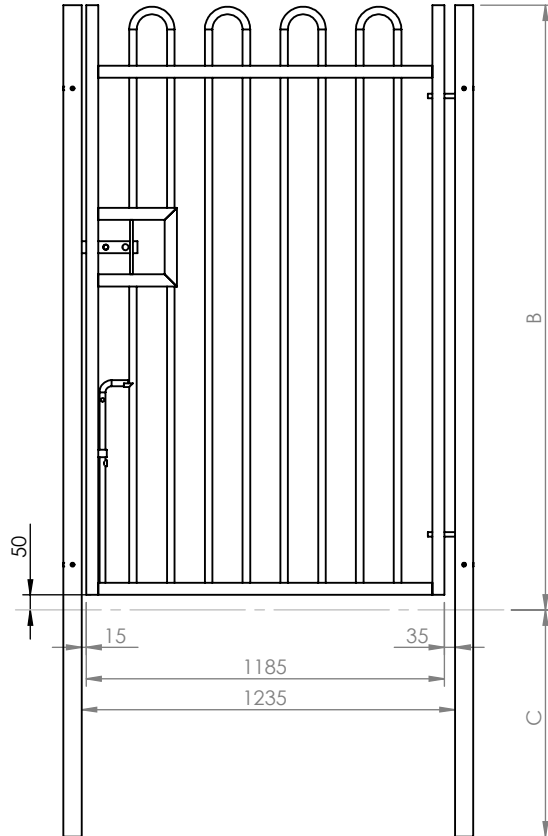

THE INFORMATION CONTAINED IN THIS DRAWING IS THE SOLE PROPERTY OF HERAS UK FENCING SYSTEMS ANY REPRODUCTION IN PART OR WHOLE WITHOUT THE WRITTEN PERMISSION OF HERAS UK FENCING SYSTEMS IS PROHIBITED.

DRAWING REVISION CHANGES			
REV	DATE	DRAWN	ALTERATION
-	-	-	-

Open 180°

Open 90°

Fence Height	A	B	C
1.0m	1600	1000	600
1.2m	1800	1200	600
1.5m	2100	1500	600
1.8m	2500	1800	700
2.0m	2750	2000	750

Heras Way
Carr Hill
Doncaster DN4 8WA
Tel: 01302 364551
Fax: 01302 322401
E-mail: heras.sales@herasuk.co.uk
Website: www.heras.co.uk