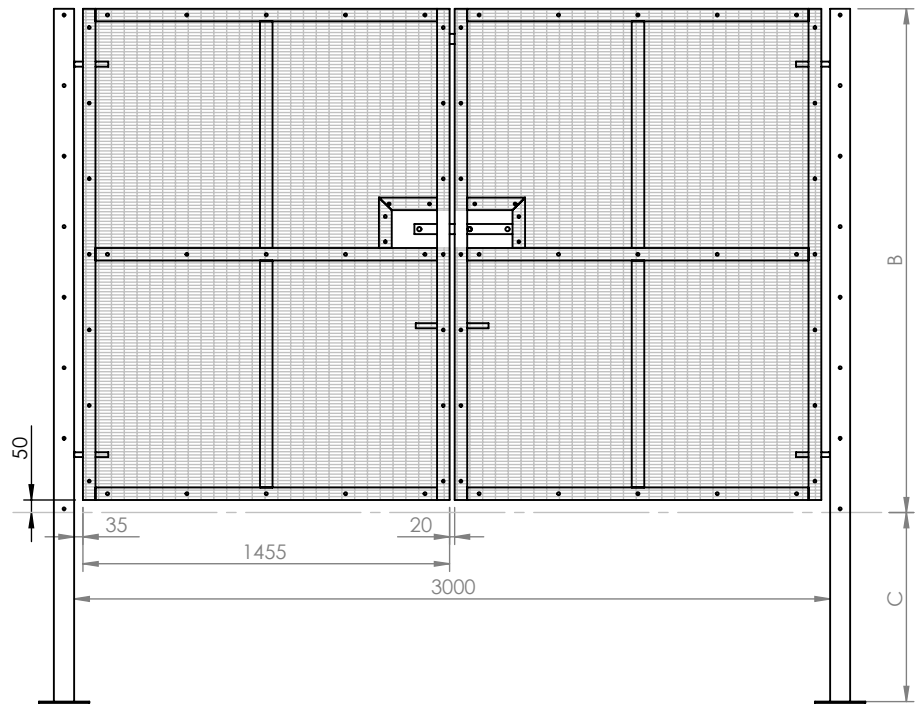

THE INFORMATION CONTAINED IN THIS DRAWING IS THE SOLE PROPERTY OF HERAS UK FENCING SYSTEMS ANY REPRODUCTION IN PART OR WHOLE WITHOUT THE WRITTEN PERMISSION OF HERAS UK FENCING SYSTEMS IS PROHIBITED.

DRAWING REVISION CHANGES			
REV	DATE	DRAWN	ALTERATION
-	-	-	-

Fence Height	A	B	C	No of Fixings
1.8m	2500	1800	700	7
2.0m	2750	2000	750	8
2.4m	3150	2400	750	9
3.0m	4000	3000	1000	11
4.2m	5200	4200	1000	15
5.2m	6200	5200	1000	18

Herons Way Carr Hill Doncaster DN4 8WA Tel: 01302 364551 Fax: 01302 322401 E-mail: heras.sales@herasuk.co.uk Website: www.heras.co.uk			
		Zenith fencing system All heights Std DL gate elevation	
DRAWN	SM	07/07/2010	DWG. NO. zenith_dl_ge_001
CHECKED	SM	07/09/2010	REV. 0
3D MODEL REF: zenith_dl_ge_001			SHEET 1 OF 1