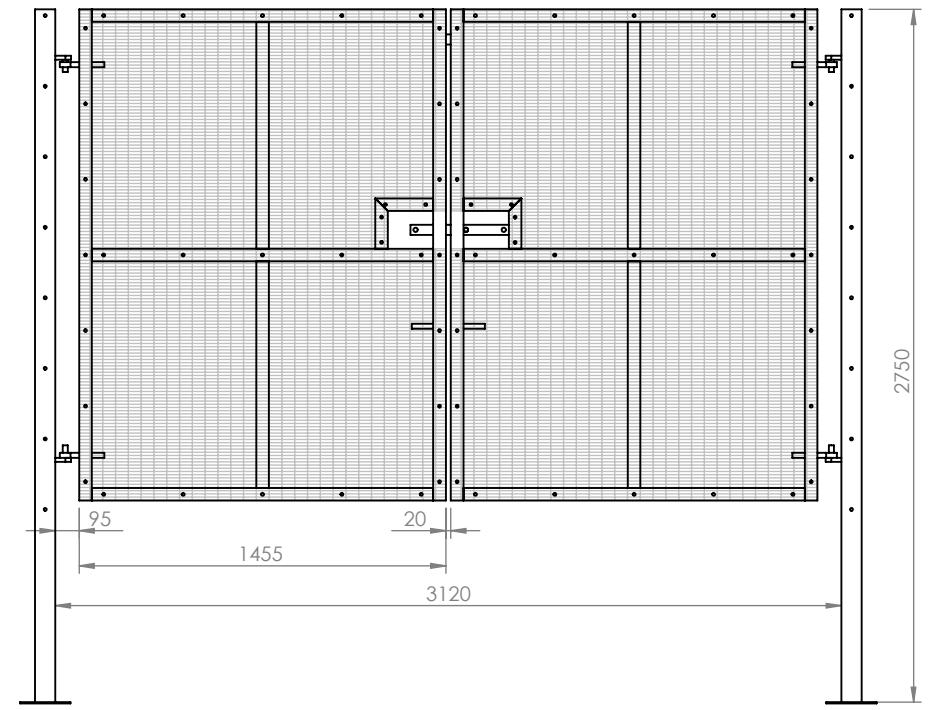

Fence Height	A	B	C	No of Fixings
1.8m	2500	1800	700	7
2.0m	2750	2000	750	8
2.4m	3150	2400	750	9
3.0m	4000	3000	1000	11
4.2m	5200	4200	1000	15
5.2m	6200	5200	1000	18

Herons Way Carr Hill Doncaster DN4 8WA Tel: 01302 364551 Fax: 01302 322401 E-mail: heras.sales@herasuk.co.uk Website: www.heras.co.uk			
		Zenith fencing system All heights Std DL gate elevation	
DRAWN	SM	07/07/2010	DWG. NO. zenith_dl_ge_001
CHECKED	SM	07/09/2010	REV. 0
3D MODEL REF: zenith_dl_ge_001			SHEET 1 OF 1